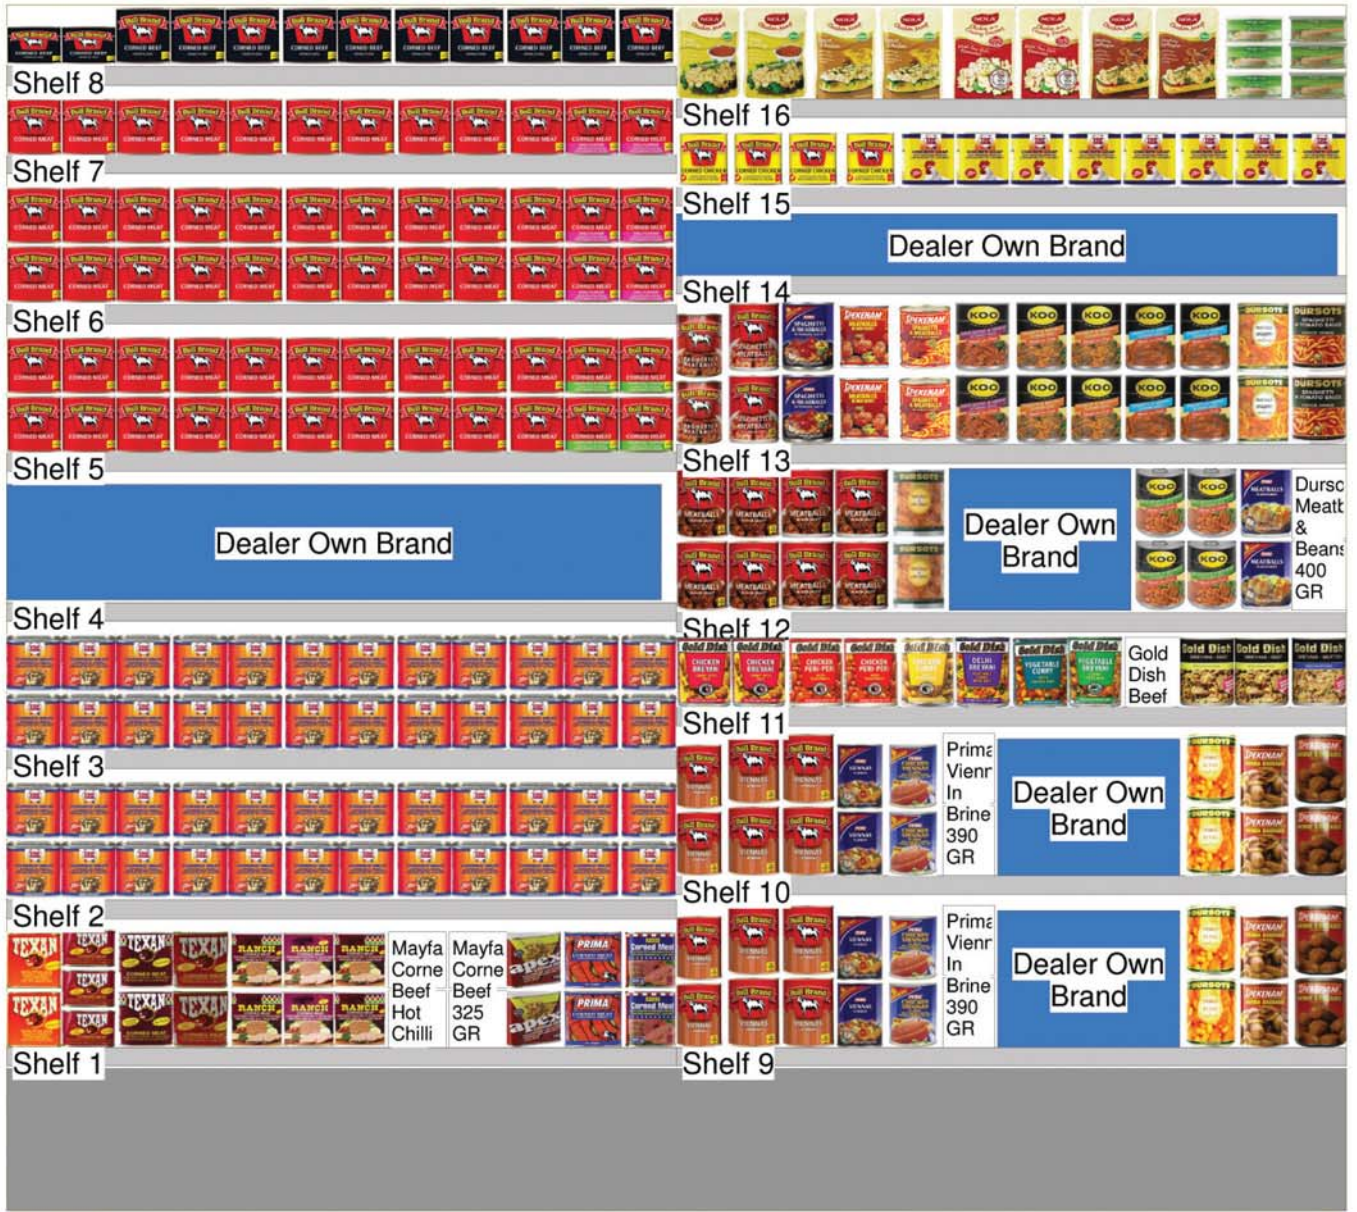

NEW

TRADE BENEFITS

- Great Meaty Taste
- Versatile
- Halaal
- No Pork

**CORNE MEAT
WITH CHICKEN**

PRODUCT CODE	B06180
SIZE	300 g
PACK	6 x 300 g
CASES/PALLET	432
HALAAL	MJC-HT 3157

PRODUCT & MERCHANDISING INFORMATION